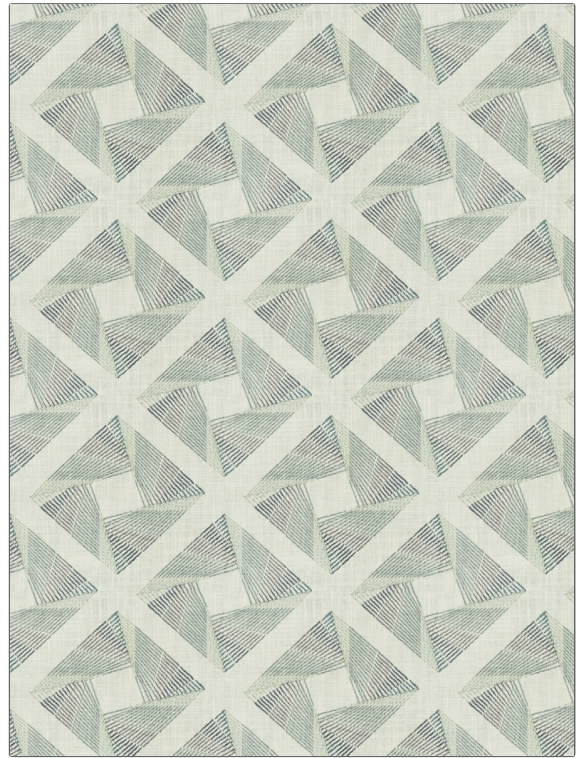

PATTERN	Leptis
COLOR	Mineral
BRAND	APPLICATION
Fabricut	Fabric
USES	CATEGORIES
Bedding, Drapery	Crewels / Embroideries
BOOK	COLORS
Embroidered Expressions (3 Books) Ocean	Aqua / Teal
DESIGN TYPES	SCALE
Embroidery, Geometric, Contemporary / Modern, Diamond	Medium
DIRECTION SHOWN	
Up the Bolt	

WIDTH	VERTICAL REPEAT	HORIZONTAL REPEAT	CONTENT
51.00 in (129.54 cm)	9.00 in (22.86 cm)	10.25 in (26.04 cm)	Embroidery: 100% Viscose, Base: 65% Polyester, 20% Linen, 15% Viscose
BACKING	PRODUCT NUMBER	DATE BOOKED	COUNTRY
	1232601	02/2020	India
CLEANING CODES			
S			