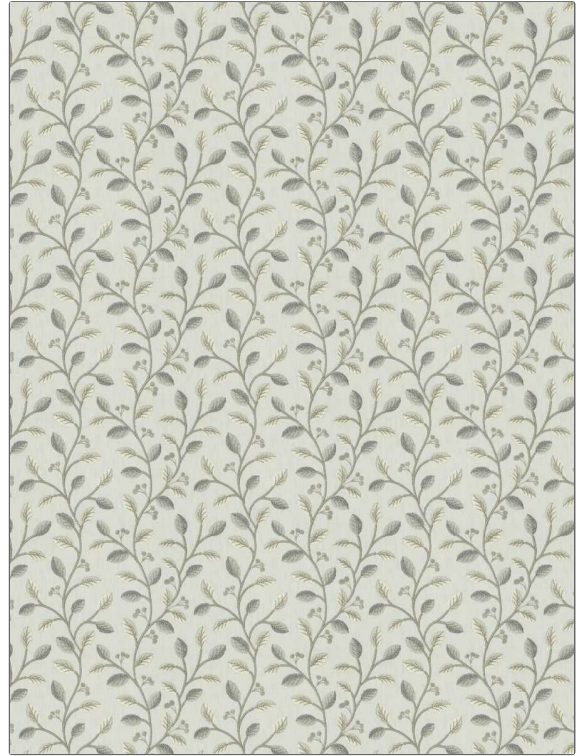

PATTERN Gotama
COLOR Arctic

BRAND	APPLICATION
Fabricut	Fabric
USES	CATEGORIES
Bedding, Drapery	Crewels / Embroideries
BOOK	COLORS
Embroidered Expressions (3 Books) Birch	Grey, White
DESIGN TYPES	SCALE
Embroidery, Leaves	Small
RAILROADED	
Not Railroaded	

WIDTH	VERTICAL REPEAT	HORIZONTAL REPEAT	CONTENT
50.00 in (127.00 cm)	6.12 in (15.54 cm)	8.37 in (21.26 cm)	Embroidery: 100% Polyester, Base: 52% Cotton, 48% Polyester
BACKING	PRODUCT NUMBER	DATE BOOKED	COUNTRY
	1299402	02/2020	India
CLEANING CODES			
S			