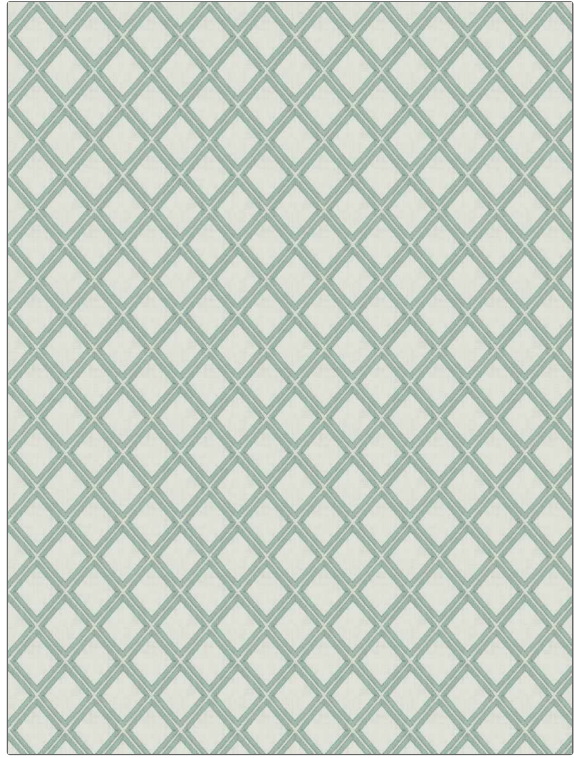

PATTERN	Kastor Diamond
COLOR	Spa
BRAND	APPLICATION
Fabricut	Fabric
USES	CATEGORIES
Bedding, Drapery	Crewels / Embroideries
BOOK	COLORS
Embroidered Expressions (3 Books) Ocean	Aqua / Teal
DESIGN TYPES	SCALE
Embroidery, Diamond	Small
DIRECTION SHOWN	
Up the Bolt	

WIDTH	VERTICAL REPEAT	HORIZONTAL REPEAT	CONTENT
51.00 in (129.54 cm)	3.50 in (8.89 cm)	2.75 in (6.98 cm)	Embroidery: 100% Polyester, Base: 100% Cotton
BACKING	PRODUCT NUMBER	DATE BOOKED	COUNTRY
	1301702	02/2020	India
CLEANING CODES			
S			