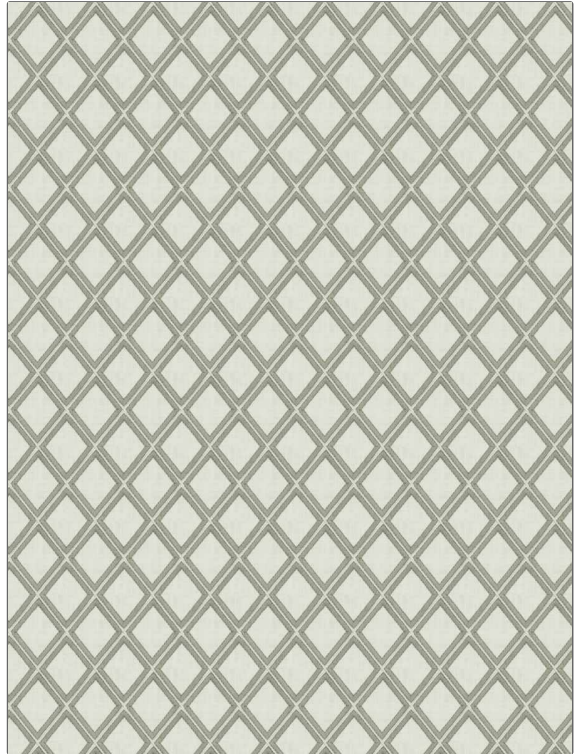

PATTERN	Kastor Diamond
COLOR	Storm
BRAND	APPLICATION
Fabricut	Fabric
USES	CATEGORIES
Bedding, Drapery	Crewels / Embroideries
BOOK	COLORS
Embroidered Expressions (3 Books) Birch	Grey
DESIGN TYPES	SCALE
Embroidery, Diamond	Small
DIRECTION SHOWN	
Up the Bolt	

WIDTH	VERTICAL REPEAT	HORIZONTAL REPEAT	CONTENT
51.00 in (129.54 cm)	3.50 in (8.89 cm)	2.75 in (6.98 cm)	Embroidery: 100% Polyester, Base: 100% Cotton
BACKING	PRODUCT NUMBER	DATE BOOKED	COUNTRY
	1301704	02/2020	India
CLEANING CODES			
S			