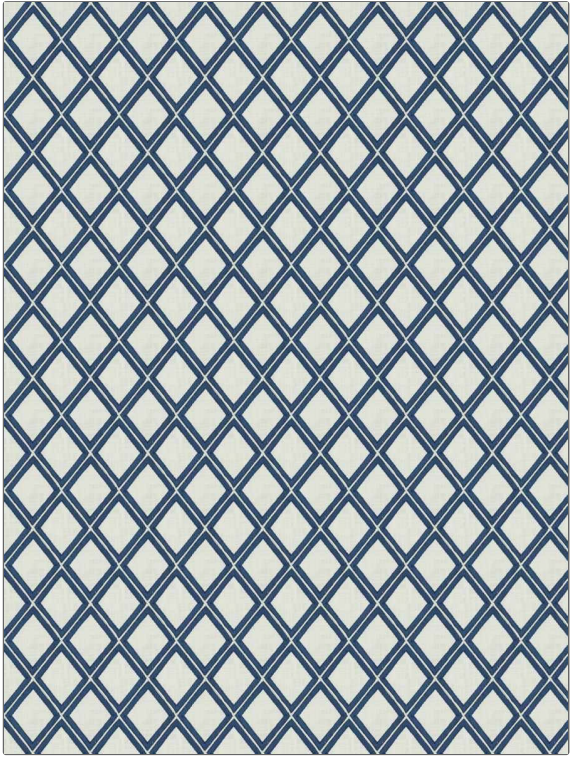

PATTERN Kastor Diamond
COLOR 01

BRAND	APPLICATION
Fabricut	Fabric
USES	CATEGORIES
Bedding, Drapery	Crewels / Embroideries
COLORS	DESIGN TYPES
Blue	Embroidery, Diamond
SCALE	DIRECTION SHOWN
Small	Up the Bolt

WIDTH	VERTICAL REPEAT	HORIZONTAL REPEAT	CONTENT
51.00 in (129.54 cm)	3.50 in (8.89 cm)	2.75 in (6.98 cm)	Embroidery: 100% Polyester, Base: 100% Cotton
BACKING	PRODUCT NUMBER	COUNTRY	CLEANING CODES
	1301801	India	S