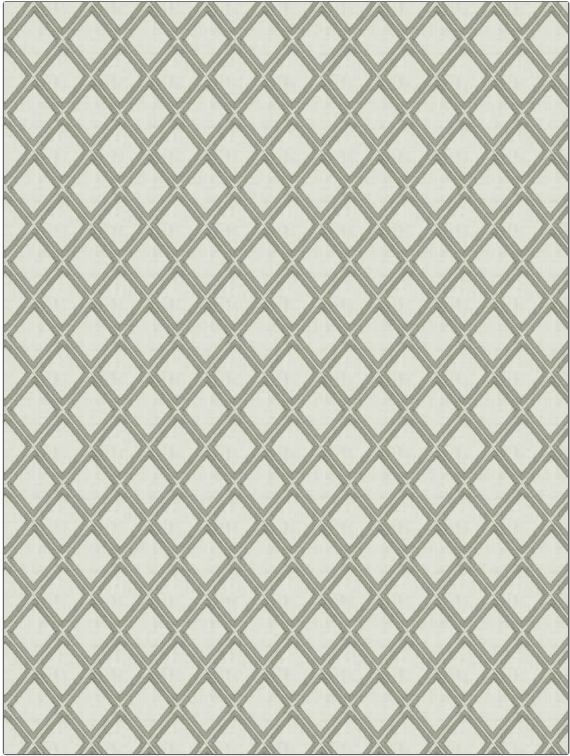

PATTERN Kastor Diamond
COLOR 04

BRAND	APPLICATION
Fabricut	Fabric
USES	CATEGORIES
Bedding, Drapery	Crewels / Embroideries
COLORS	DESIGN TYPES
Grey	Embroidery, Diamond
SCALE	DIRECTION SHOWN
Small	Up the Bolt

WIDTH	VERTICAL REPEAT	HORIZONTAL REPEAT	CONTENT
51.00 in (129.54 cm)	3.50 in (8.89 cm)	2.75 in (6.98 cm)	Embroidery: 100% Polyester, Base: 100% Cotton
BACKING	PRODUCT NUMBER	COUNTRY	CLEANING CODES
	1301804	India	S