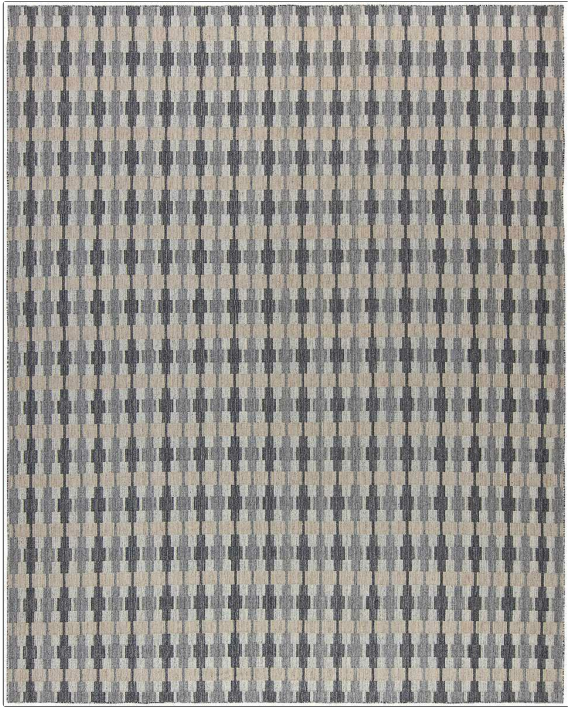

FABRICUT[®] Rug Product Details

PATTERN Akio
COLOR Alloy

BRAND
Fabricut

APPLICATION
Rug

CATEGORIES
Flatweave, Hand Loom

BOOK
Fabricut Rug Binder Akio

COLORS
Black, Grey

DESIGN TYPES
Geometric, Contemporary / Modern

SCALE
Mid Scale

VERTICAL REPEAT	HORIZONTAL REPEAT	CONTENT	PRODUCT NUMBER
0.00 in (0.00 cm)	0.00 in (0.00 cm)	100% Wool	1376802
DATE BOOKED	COUNTRY		
03/2021	India		

ADDITIONAL PRODUCT NOTES

Rug Padding Is Recommended, Hand Loom, Flat Weave, Care Instruct For Flatwv Rugs