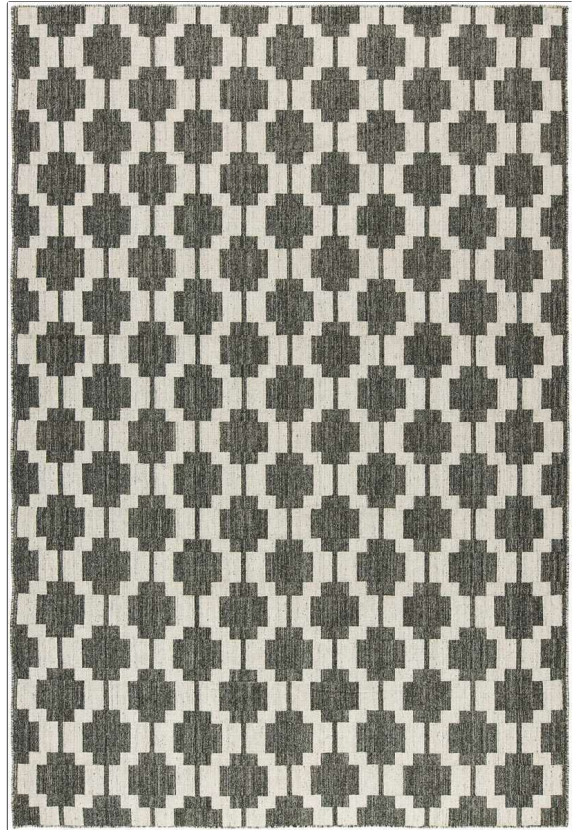

# FABRICUT<sup>®</sup> Rug Product Details

**PATTERN** Kaladin  
**COLOR** Granite

**BRAND**  
**Fabricut**

**APPLICATION**  
**Rug**

**CATEGORIES**  
**Flatweave, Hand Loom**

**BOOK**  
**Fabricut Rug Binder Kaladin**

**COLORS**  
**Black, Grey**

**DESIGN TYPES**  
**Geometric, Contemporary / Modern**

**SCALE**  
**Feature / Large**

VERTICAL REPEAT	HORIZONTAL REPEAT	CONTENT	PRODUCT NUMBER
0.00 in (0.00 cm)	0.00 in (0.00 cm)	100% Wool	1381002
DATE BOOKED	COUNTRY		
03/2021	India		