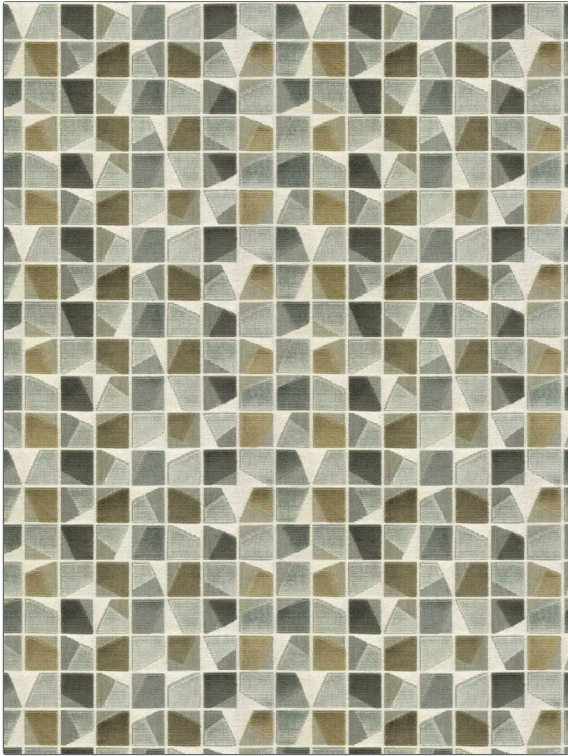

PATTERN Shattered Box
COLOR Storm

BRAND	APPLICATION
Fabricut	Fabric
USES	CATEGORIES
Upholstery	Velvet / Grospoint, Wovens
BOOK	COLORS
Modern Home (4 Books) Moon Storm	Grey
DESIGN TYPES	SCALE
Geometric, Contemporary / Modern	Medium
DIRECTION SHOWN	
Up the Bolt	

WIDTH	VERTICAL REPEAT	HORIZONTAL REPEAT	CONTENT
54.00 in (137.16 cm)	10.78 in (27.38 cm)	13.78 in (35.00 cm)	49% Viscose, 49% Polyester, 2% Cotton
BACKING	FIRE CODES	DOUBLE RUBS	PRODUCT NUMBER
	UFAC Class I / NFPA 260	Exceeds 30,000 Double Rubs (Wyzenbeek Method)	1836901
DATE BOOKED	COUNTRY	CLEANING CODES	
07/2024	Belgium	S	