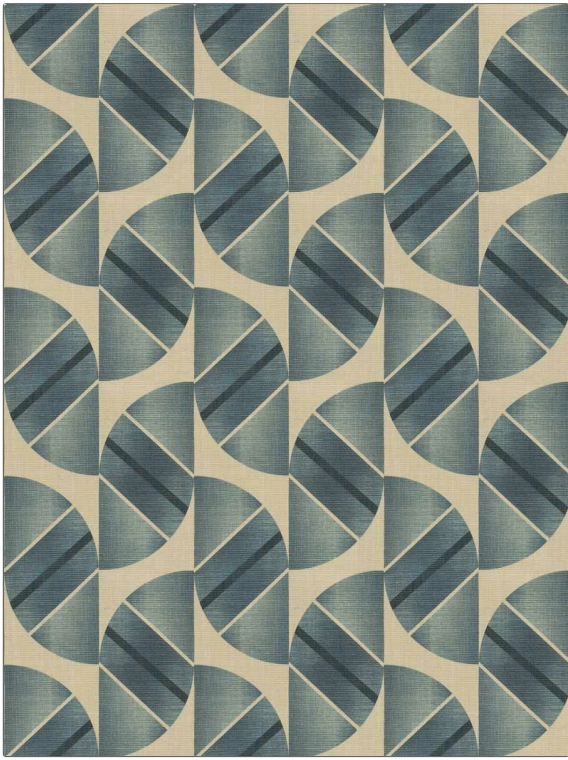

PATTERN	Alaia
COLOR	Rapid Blues
BRAND	APPLICATION
Fabricut	Fabric
USES	CATEGORIES
Bedding, Upholstery	Prints
BOOK	COLORS
Modern Home (4 Books) Rapid Blues	Blue
DESIGN TYPES	SCALE
Geometric, Contemporary / Modern, Abstract, Dots / Circles	Large
DIRECTION SHOWN	
Up the Bolt	

WIDTH	VERTICAL REPEAT	HORIZONTAL REPEAT	CONTENT
57.00 in (144.78 cm)	9.00 in (22.86 cm)	9.09 in (23.09 cm)	69% Polyester, 31% Jute
BACKING	FIRE CODES	DOUBLE RUBS	PRODUCT NUMBER
	UFAC Class I / NFPA 260	Exceeds 51,000 Double Rubs (Wyzenbeek Method)	1875002
DATE BOOKED	COUNTRY	CLEANING CODES	
07/2024	India	S	