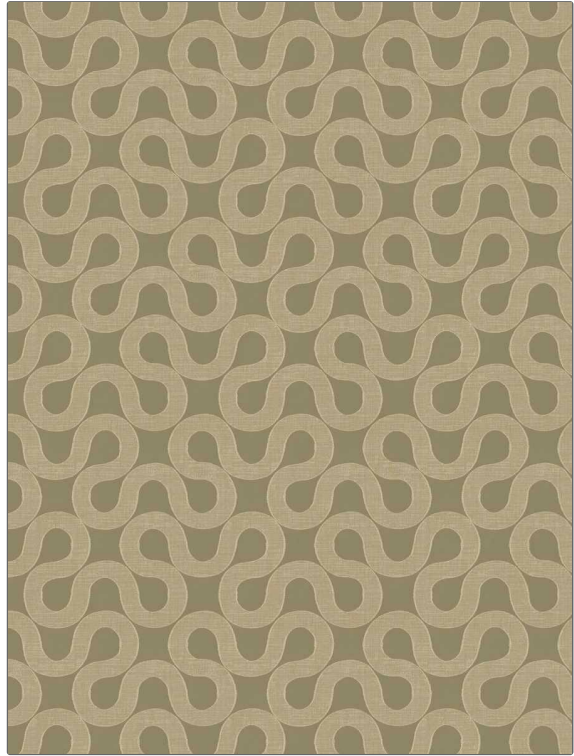

**PATTERN** Cher's Wave  
**COLOR** Gold

**BRAND**

**Fabricut**

**APPLICATION**

**Fabric**

**CATEGORIES**

**Wide Width, NFPA 701 FR, Washable, Eco / Environment Plus**

**COLORS**

**Gold**

**DESIGN TYPES**

**Contemporary / Modern, Scrollwork**

**SCALE**

**Medium**

**RAILROADED**

**Railroaded**

**WIDTH**

**122.00 in (309.88 cm)**

**VERTICAL REPEAT**

**9.49 in (24.10 cm)**

**HORIZONTAL REPEAT**

**9.33 in (23.70 cm)**

**CONTENT**

**87% Recycled Polyester, 13% Polyester**

**BACKING**