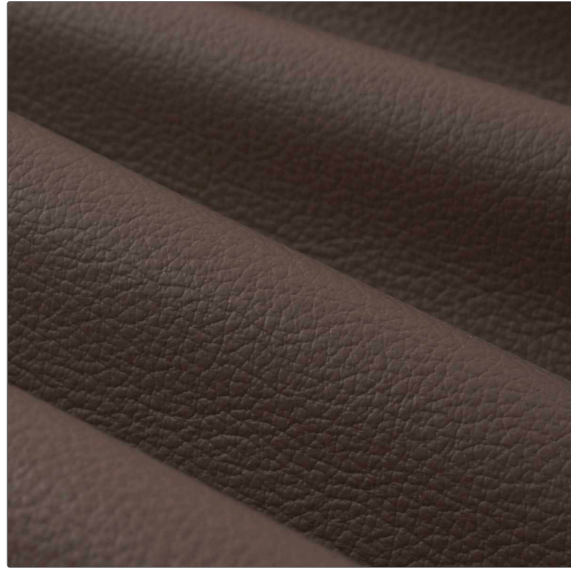

# FABRICUT<sup>®</sup> Leather Product Details

**PATTERN** Winston  
**COLOR** Truffle

**BRAND**

**Fabricut**

**APPLICATION**

**Leather**

**USES**

**Upholstery**

**CATEGORIES**

**Protected**

**COLLECTION**

**Fabricut Italian Leather**

**COLORS**

**Brown**

**DESIGN TYPES**

**Solid, Texture**

**VERTICAL REPEAT**

**0.00 in (0.00 cm)**

**HORIZONTAL REPEAT**

**0.00 in (0.00 cm)**

**CONTENT**

**100% Leather**

**FIRE CODES**

**Imo Ftpc Part 8 (Upholstery)**