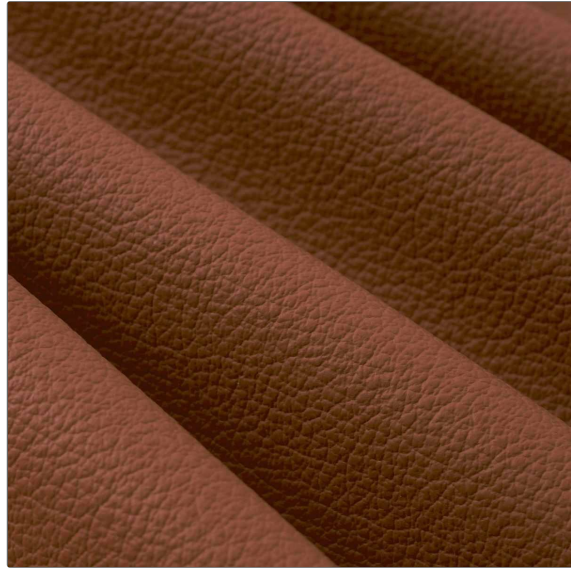

FABRICUT[®] Leather Product Details

PATTERN Winston
COLOR 116

BRAND

Fabricut

APPLICATION

Leather

USES

Upholstery

CATEGORIES

Protected

COLORS

Orange / Spice

DESIGN TYPES

Solid, Texture

VERTICAL REPEAT

0.00 in (0.00 cm)

HORIZONTAL REPEAT

0.00 in (0.00 cm)

CONTENT

100% Leather

FIRE CODES

Imo Ftpc Part 8 (Upholstery)

PRODUCT NUMBER

2149716