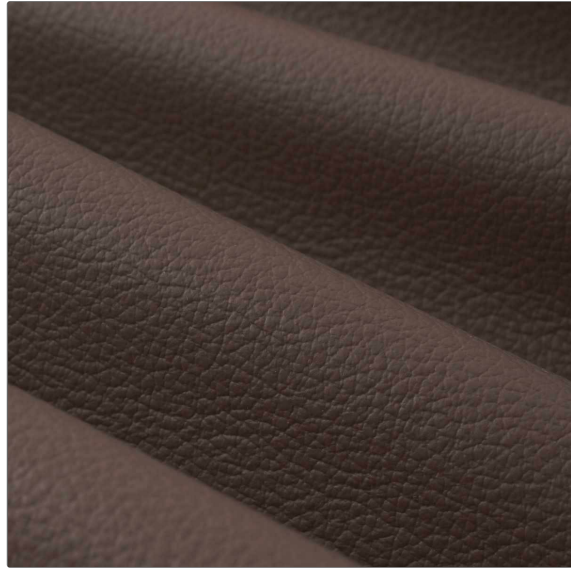

FABRICUT[®] Leather Product Details

PATTERN Winston
COLOR 119

BRAND

Fabricut

APPLICATION

Leather

USES

Upholstery

CATEGORIES

Protected

COLORS

Brown

DESIGN TYPES

Solid, Texture

VERTICAL REPEAT

0.00 in (0.00 cm)

HORIZONTAL REPEAT

0.00 in (0.00 cm)

CONTENT

100% Leather

FIRE CODES

Imo Ftpc Part 8 (Upholstery)

PRODUCT NUMBER

2149719