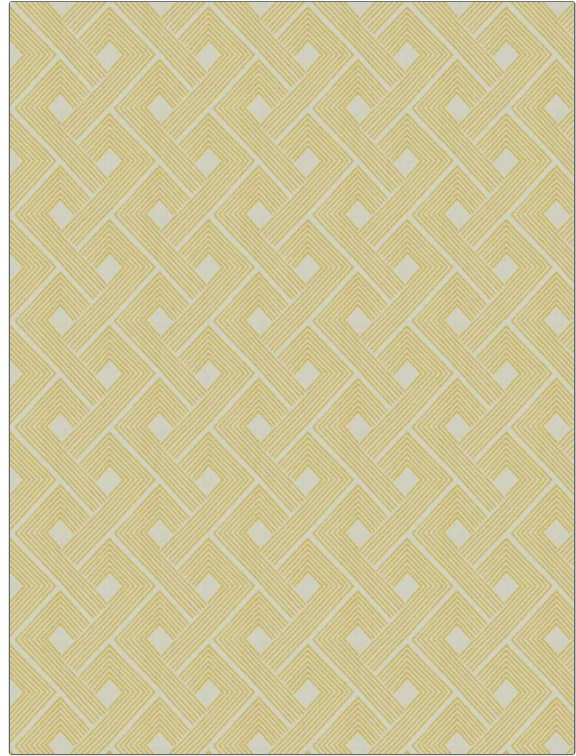

PATTERN Milestone
COLOR 01

BRAND	APPLICATION
Fabricut	Fabric
USES	CATEGORIES
Upholstery	Wovens
COLORS	DESIGN TYPES
Yellow	Geometric, Jacquard Pattern, Lattice / Fretwork, Contemporary / Modern
SCALE	DIRECTION SHOWN
Small	Railroaded

WIDTH	FINISH	VERTICAL REPEAT	HORIZONTAL REPEAT
56.75 in (144.14 cm)	Soil & Stain Repellent Finish	4.50 in (11.43 cm)	4.75 in (12.06 cm)
CONTENT	BACKING	FIRE CODES	DOUBLE RUBS
75% Polyester, 25% Rayon	100% Acrylic Backing	UFAC Class I / NFPA 260	Exceeds 54,000 Double Rubs (Wyzenbeek Method)
PRODUCT NUMBER	COUNTRY	CLEANING CODES	
2387101	USA	S	

ADDITIONAL PRODUCT NOTES

Soil & Stain Repellent Finish, Pfas-Free, Ca Tb 117-2013, 100% Acrylic Backing, Shown Railroaded, Exclusive Pattern