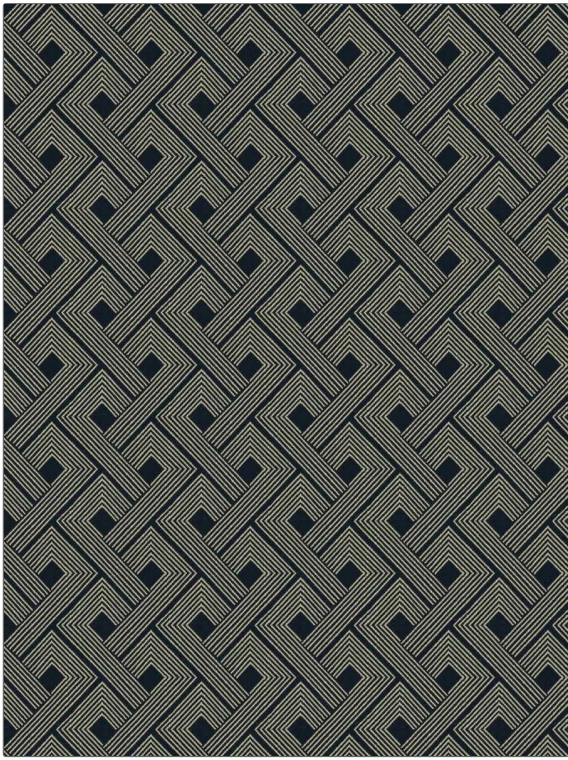

PATTERN Milestone
COLOR 02

BRAND	APPLICATION
Fabricut	Fabric
USES	CATEGORIES
Upholstery	Wovens
COLORS	DESIGN TYPES
Blue	Geometric, Jacquard Pattern, Lattice / Fretwork, Contemporary / Modern
SCALE	DIRECTION SHOWN
Small	Railroaded

WIDTH	FINISH	VERTICAL REPEAT	HORIZONTAL REPEAT
56.75 in (144.14 cm)	Soil & Stain Repellent Finish	4.50 in (11.43 cm)	4.75 in (12.06 cm)
CONTENT	BACKING	FIRE CODES	DOUBLE RUBS
75% Polyester, 25% Rayon	100% Acrylic Backing	UFAC Class I / NFPA 260	Exceeds 54,000 Double Rubs (Wyzenbeek Method)
PRODUCT NUMBER	COUNTRY	CLEANING CODES	
2387102	USA	S	

ADDITIONAL PRODUCT NOTES

Soil & Stain Repellent Finish, Pfas-Free, Ca Tb 117-2013, 100% Acrylic Backing, Shown Railroaded, Exclusive Pattern