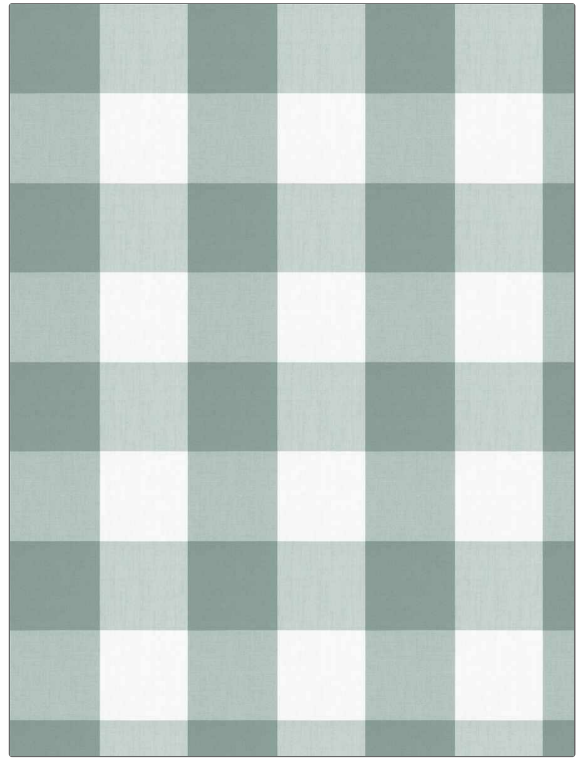

PATTERN	Camping Check
COLOR	Opal
BRAND	APPLICATION
Fabricut	Fabric
USES	CATEGORIES
Bedding, Drapery, Multipurpose, Upholstery	Outdoor, Easy To Clean, Wovens
BOOK	COLORS
Clean & Classic ID / OD Chks & Stripes	Aqua / Teal
DESIGN TYPES	SCALE
Check / Plaid	Large
DIRECTION SHOWN	
Up the Bolt	

WIDTH	FINISH	VERTICAL REPEAT	HORIZONTAL REPEAT
54.00 in (137.16 cm)	Water Repellent Finish	7.87 in (19.99 cm)	8.50 in (21.59 cm)
CONTENT	BACKING	FIRE CODES	DOUBLE RUBS
100% Polyester		UFAC Class I	Exceeds 425,000 Double Rubs (Wyzenbeek Method)
PRODUCT NUMBER	DATE BOOKED	COUNTRY	CLEANING CODES
0277806	02/2019	Taiwan	WS