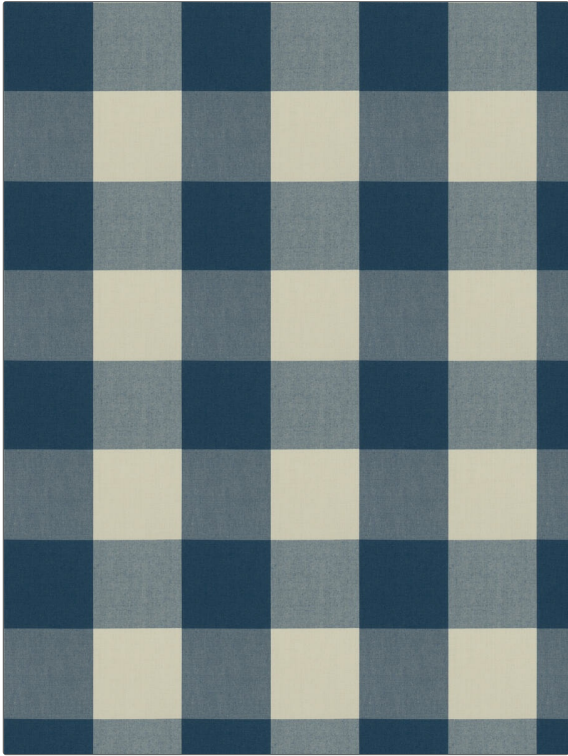

PATTERN	Camping Check
COLOR	Blue
BRAND	APPLICATION
Fabricut	Fabric
USES	CATEGORIES
Bedding, Drapery, Multipurpose, Upholstery	Outdoor, Easy To Clean, Wovens
BOOK	COLORS
Clean & Classic ID / OD Chks & Stripes	Blue
DESIGN TYPES	SCALE
Check / Plaid	Large
RAILROADED	
Not Railroaded	

WIDTH	FINISH	VERTICAL REPEAT	HORIZONTAL REPEAT
54.00 in (137.16 cm)	Water Repellent Finish	7.87 in (19.99 cm)	8.50 in (21.59 cm)
CONTENT	BACKING	FIRE CODES	DOUBLE RUBS
100% Polyester		UFAC Class I	Exceeds 425,000 Double Rubs (Wyzenbeek Method)
PRODUCT NUMBER	DATE BOOKED	COUNTRY	CLEANING CODES
0277808	02/2019	Taiwan	WS