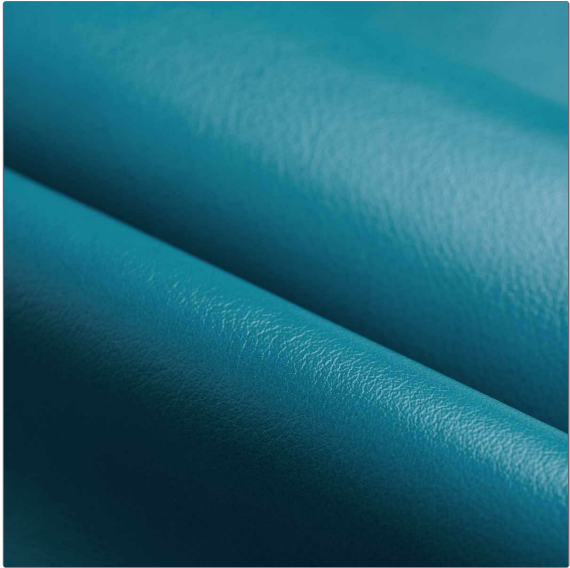

# FABRICUT® Leather Product Details

**PATTERN** Classical  
**COLOR** Aegean

**BRAND**  
**Fabricut**

**APPLICATION**  
**Leather**

**USES**  
**Upholstery**

**CATEGORIES**  
**Aniline**

**BOOK**  
**Fabricut Italian Leather Classical**

**COLORS**  
**Aqua / Teal**

**DESIGN TYPES**  
**Solid**

FINISH	VERTICAL REPEAT	HORIZONTAL REPEAT	CONTENT
<b>Aniline</b>	<b>0.00 in (0.00 cm)</b>	<b>0.00 in (0.00 cm)</b>	<b>100% Leather</b>
FIRE CODES	PRODUCT NUMBER	DATE BOOKED	COUNTRY
<b>UFAC Class I / NFPA 260, Imo Ftpc Part 8 (Upholstery), Passes MVS 302</b>	<b>2796427</b>	<b>04/2021</b>	<b>Italy</b>