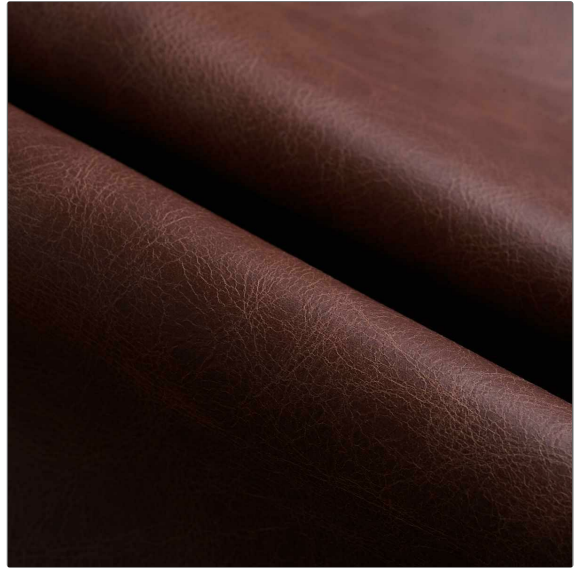

FABRICUT[®] Leather Product Details

PATTERN Amalfi
COLOR Brandy

BRAND

Fabricut

APPLICATION

Leather

USES

Upholstery

CATEGORIES

Aniline

COLLECTION

Fabricut Italian Leather

COLORS

Brown

DESIGN TYPES

Solid

FINISH

Aniline

VERTICAL REPEAT

0.00 in (0.00 cm)

HORIZONTAL REPEAT

0.00 in (0.00 cm)

CONTENT

100% Leather