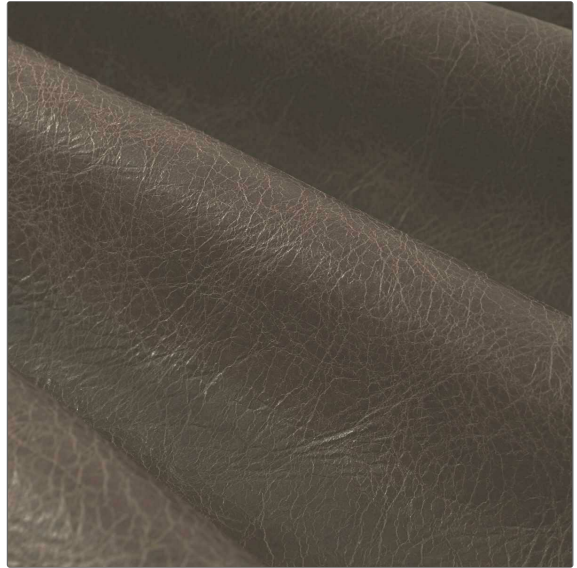

# FABRICUT<sup>®</sup> Leather Product Details

**PATTERN** Amalfi  
**COLOR** Walnut

**BRAND**

**Fabricut**

**APPLICATION**

**Leather**

**USES**

**Upholstery**

**CATEGORIES**

**Aniline**

**COLLECTION**

**Fabricut Italian Leather**

**COLORS**

**Brown**

**DESIGN TYPES**

**Solid**

**FINISH**

**Aniline**

**VERTICAL REPEAT**

**0.00 in (0.00 cm)**

**HORIZONTAL REPEAT**

**0.00 in (0.00 cm)**

**CONTENT**

**100% Leather**