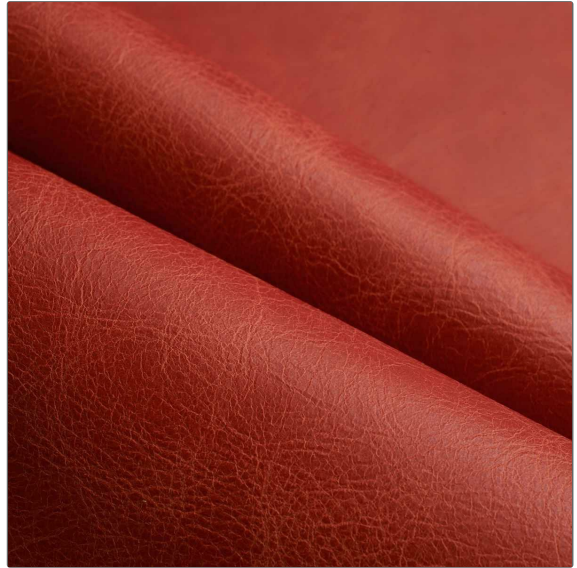

FABRICUT[®] Leather Product Details

PATTERN Amalfi
COLOR 103

BRAND

Fabricut

APPLICATION

Leather

USES

Upholstery

CATEGORIES

Aniline

COLORS

Orange / Spice

DESIGN TYPES

Solid

FINISH

Aniline