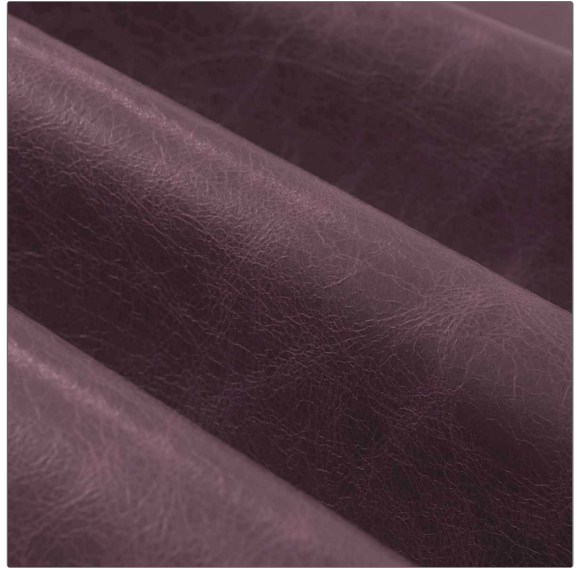

# FABRICUT<sup>®</sup> Leather Product Details

**PATTERN** Amalfi  
**COLOR** 117

**BRAND**

**Fabricut**

**APPLICATION**

**Leather**

**USES**

**Upholstery**

**CATEGORIES**

**Aniline**

**COLORS**

**Red, Burgundy**

**DESIGN TYPES**

**Solid**

**FINISH**

**Aniline**

**VERTICAL REPEAT**

**0.00 in (0.00 cm)**

**HORIZONTAL REPEAT**

**0.00 in (0.00 cm)**

**CONTENT**

**100% Leather**

**FIRE CODES**

**UFAC Class I / NFPA 260,  
Passes MVS 302**