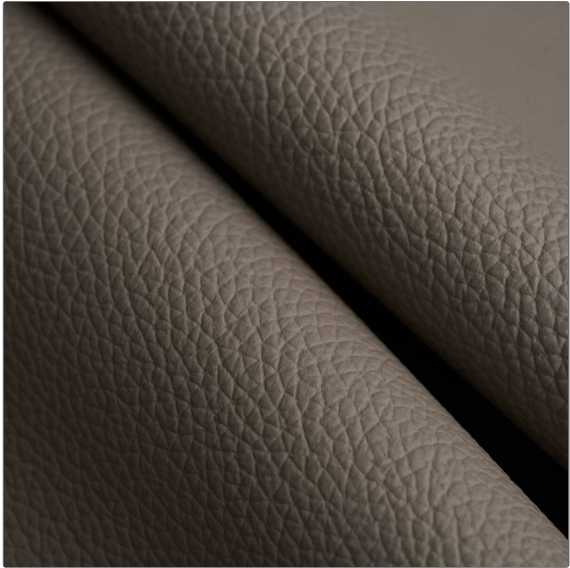

# FABRICUT<sup>®</sup> Leather Product Details

**PATTERN** **Eminence**  
**COLOR** **Mink**

**BRAND**  
**Fabricut**

**APPLICATION**  
**Leather**

**USES**  
**Upholstery**

**CATEGORIES**  
**Protected**

**BOOK**  
**Fabricut Italian Leather  
 Eminence**

**COLORS**  
**Taupe / Tan**

**DESIGN TYPES**  
**Solid**

VERTICAL REPEAT	HORIZONTAL REPEAT	CONTENT	FIRE CODES
0.00 in (0.00 cm)	0.00 in (0.00 cm)	100% Leather	UFAC Class I / NFPA 260, Passes MVS 302
PRODUCT NUMBER	DATE BOOKED	COUNTRY	
2797108	04/2021	Italy	