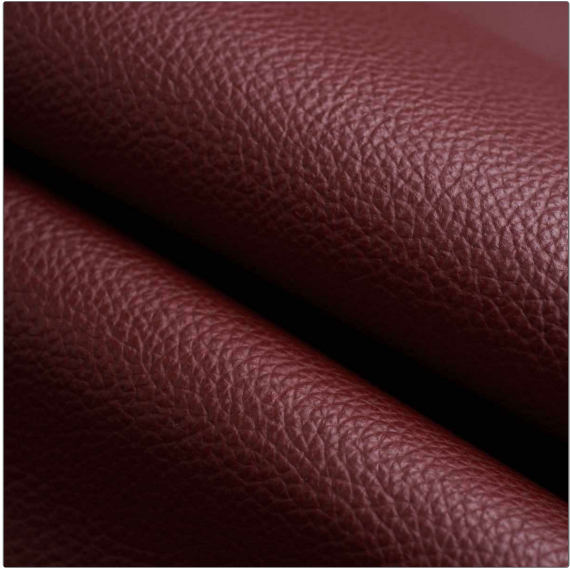

# FABRICUT<sup>®</sup> Leather Product Details

**PATTERN** **Eminence**  
**COLOR** **Maroon**

**BRAND**  
**Fabricut**

**APPLICATION**  
**Leather**

**USES**  
**Upholstery**

**CATEGORIES**  
**Protected**

**BOOK**  
**Fabricut Italian Leather  
 Eminence**

**COLORS**  
**Burgundy**

**DESIGN TYPES**  
**Solid**

VERTICAL REPEAT	HORIZONTAL REPEAT	CONTENT	FIRE CODES
0.00 in (0.00 cm)	0.00 in (0.00 cm)	100% Leather	UFAC Class I / NFPA 260, Passes MVS 302
PRODUCT NUMBER	DATE BOOKED	COUNTRY	
2797136	04/2021	Italy	