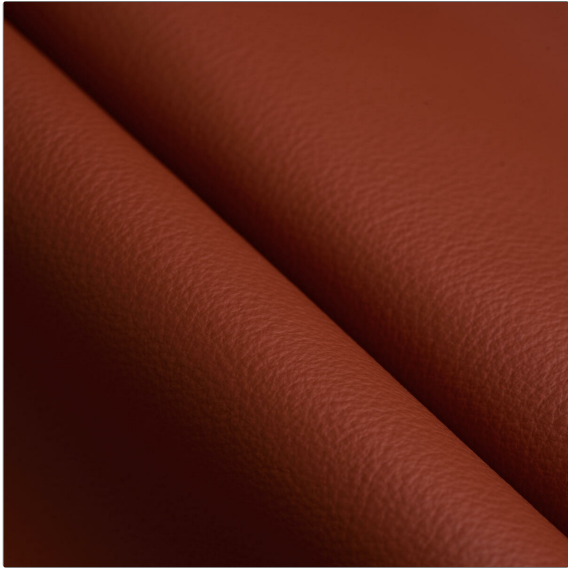

FABRICUT[®] Leather Product Details

PATTERN Memorable
COLOR 145

BRAND
 Fabricut

APPLICATION
 Leather

USES
 Upholstery

CATEGORIES
 Protected

COLORS
 Orange / Spice, Coral / Peach

DESIGN TYPES
 Solid

VERTICAL REPEAT	HORIZONTAL REPEAT	CONTENT	FIRE CODES
0.00 in (0.00 cm)	0.00 in (0.00 cm)	100% Leather	UFAC Class I / NFPA 260, Imo Ftpc Part 8 (Upholstery), Passes MVS 302
PRODUCT NUMBER	COUNTRY		
2800345	Italy		