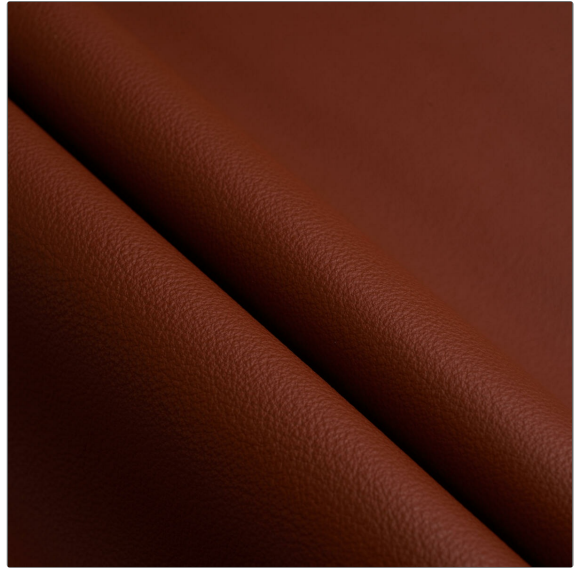

FABRICUT[®] Leather Product Details

PATTERN Memorable
COLOR 146

BRAND

Fabricut

APPLICATION

Leather

USES

Upholstery

CATEGORIES

Protected

COLORS

Brown, Orange / Spice

DESIGN TYPES

Solid

VERTICAL REPEAT

0.00 in (0.00 cm)

HORIZONTAL REPEAT

0.00 in (0.00 cm)

CONTENT

100% Leather

FIRE CODES

**UFAC Class I / NFPA 260,
Imo Ftpc Part 8
(Upholstery), Passes MVS
302**

PRODUCT NUMBER

2800346