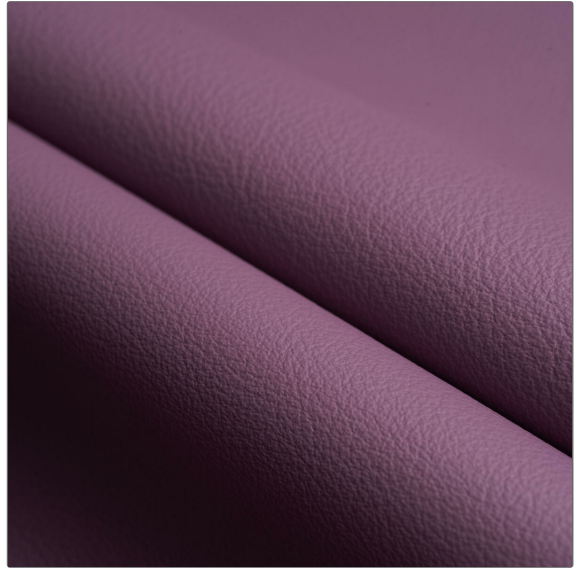

FABRICUT[®] Leather Product Details

PATTERN Memorable
COLOR 158

BRAND

Fabricut

APPLICATION

Leather

USES

Upholstery

CATEGORIES

Protected

COLORS

Lavender / Purple

DESIGN TYPES

Solid

VERTICAL REPEAT

0.00 in (0.00 cm)

HORIZONTAL REPEAT

0.00 in (0.00 cm)

CONTENT

100% Leather

FIRE CODES

**UFAC Class I / NFPA 260,
Imo Ftpc Part 8
(Upholstery), Passes MVS
302**

PRODUCT NUMBER

2800358