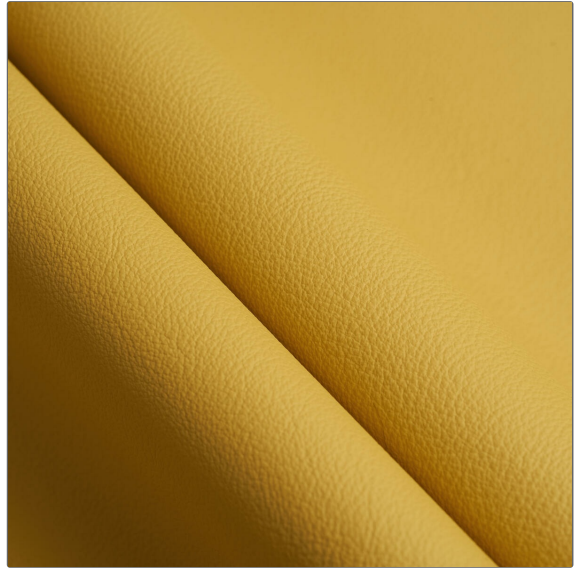

FABRICUT[®] Leather Product Details

PATTERN Memorable
COLOR 162

BRAND

Fabricut

APPLICATION

Leather

USES

Upholstery

CATEGORIES

Protected

COLORS

Yellow

DESIGN TYPES

Solid

VERTICAL REPEAT

0.00 in (0.00 cm)

HORIZONTAL REPEAT

0.00 in (0.00 cm)

CONTENT

100% Leather

FIRE CODES

**UFAC Class I / NFPA 260,
Imo Ftpc Part 8
(Upholstery), Passes MVS
302**

PRODUCT NUMBER

2800362