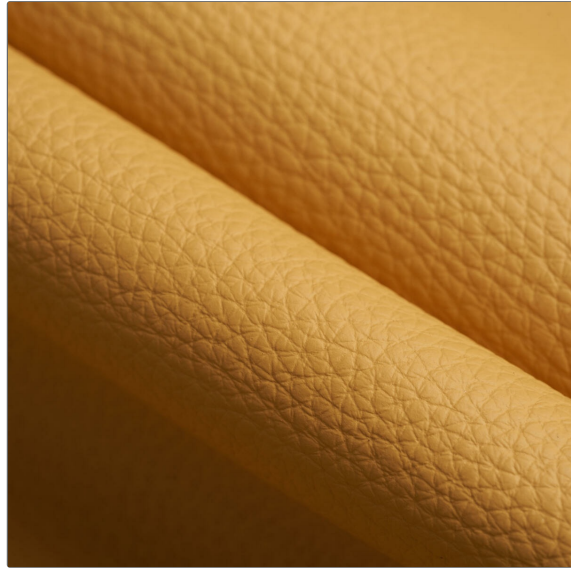

# FABRICUT<sup>®</sup> Leather Product Details

**PATTERN** Enchantment  
**COLOR** Curry

**BRAND**

**Fabricut**

**APPLICATION**

**Leather**

**USES**

**Upholstery**

**CATEGORIES**

**Protected**

**BOOK**

**Fabricut Italian Leather  
Enchantment**

**COLORS**

**Yellow**

**DESIGN TYPES**

**Solid**

**VERTICAL REPEAT**

**0.00 in (0.00 cm)**

**HORIZONTAL REPEAT**

**0.00 in (0.00 cm)**

**CONTENT**

**100% Leather**

**FIRE CODES**

**UFAC Class I / NFPA 260,  
Imo Ftpc Part 8  
(Upholstery), Passes MVS  
302**