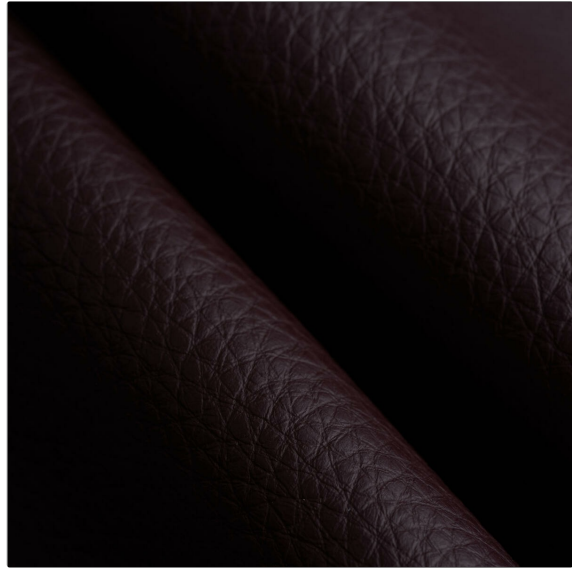

FABRICUT[®] Leather Product Details

PATTERN Enchantment
COLOR Tobacco

BRAND

Fabricut

APPLICATION

Leather

USES

Upholstery

CATEGORIES

Protected

BOOK

**Fabricut Italian Leather
Enchantment**

COLORS

Brown

DESIGN TYPES

Solid