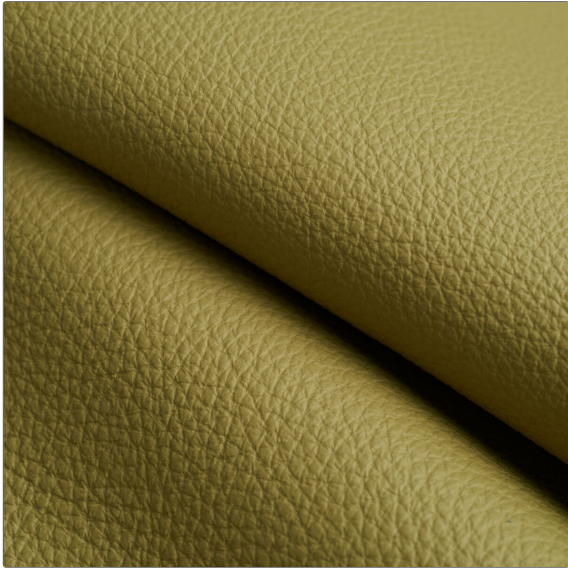

PATTERN Enchantment
COLOR Lichen

BRAND
Fabricut

APPLICATION
Leather

USES
Upholstery

CATEGORIES
Protected

BOOK
Fabricut Italian Leather Enchantment

COLORS
Light Green

DESIGN TYPES
Solid

VERTICAL REPEAT	HORIZONTAL REPEAT	CONTENT	FIRE CODES
0.00 in (0.00 cm)	0.00 in (0.00 cm)	100% Leather	UFAC Class I / NFPA 260, Imo Ftpc Part 8 (Upholstery), Passes MVS 302
PRODUCT NUMBER	DATE BOOKED	COUNTRY	
2802265	04/2021	Italy	