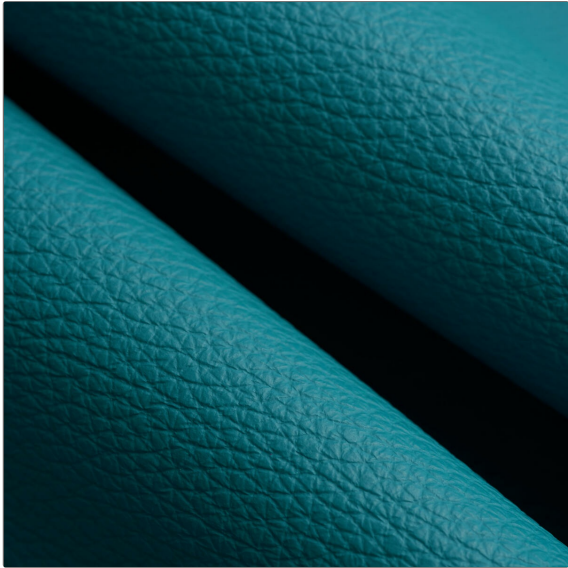

FABRICUT[®] Leather Product Details

PATTERN Enchantment
COLOR Turquoise

BRAND	APPLICATION
Fabricut	Leather
USES	CATEGORIES
Upholstery	Protected
BOOK	COLORS
Fabricut Italian Leather Enchantment	Aqua / Teal
DESIGN TYPES	
Solid	

VERTICAL REPEAT	HORIZONTAL REPEAT	CONTENT	FIRE CODES
0.00 in (0.00 cm)	0.00 in (0.00 cm)	100% Leather	UFAC Class I / NFPA 260, Imo Ftpc Part 8 (Upholstery), Passes MVS 302
PRODUCT NUMBER	DATE BOOKED	COUNTRY	
2802280	04/2021	Italy	