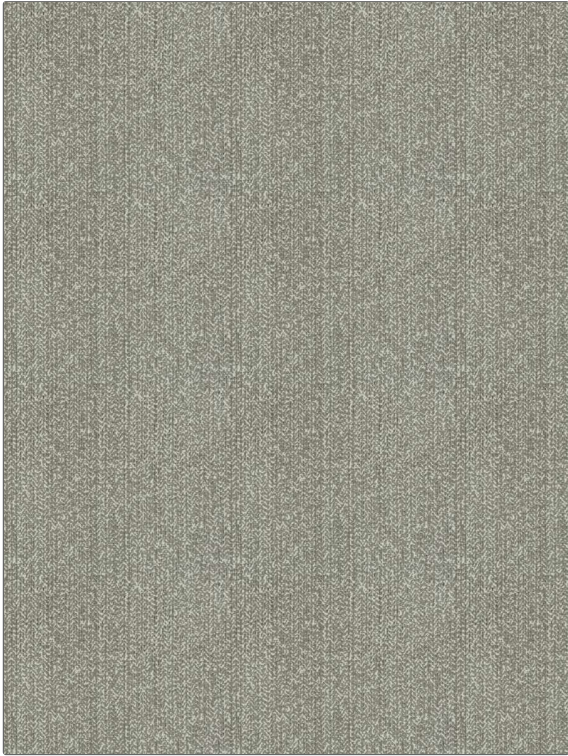

PATTERN Impressionist
COLOR Fog

BRAND	APPLICATION
Fabricut	Fabric
USES	CATEGORIES
Upholstery	Crypton Home, Wovens
BOOK	COLORS
Crypton Home Performance By Color Horizon	Grey
DESIGN TYPES	SCALE
Jacquard Pattern, Texture Plain, Abstract	Small
DIRECTION SHOWN	
Railroaded	

WIDTH	FINISH	VERTICAL REPEAT	HORIZONTAL REPEAT
55.00 in (139.70 cm)	Crypton Home	10.75 in (27.30 cm)	9.43 in (23.95 cm)
CONTENT	BACKING	FIRE CODES	DOUBLE RUBS
45% Cotton, 33% Polyester, 22% Rayon	100% Acrylic Backing	UFAC Class I / NFPA 260	Exceeds 60,000 Double Rubs (Wyzenbeek Method)
PRODUCT NUMBER	DATE BOOKED	COUNTRY	CLEANING CODES
3944712	09/2020	USA	W