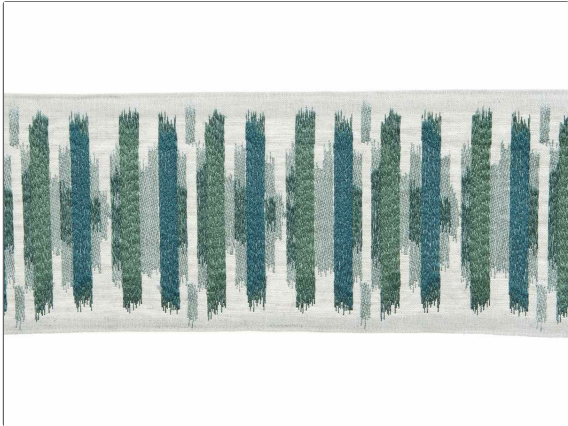

FABRICUT[®] Trimming Product Details

PATTERN	Ipswich
COLOR	Emerald
BRAND	APPLICATION
Fabricut	Trimming
USES	CATEGORIES
Bedding, Window, Accessories, Furniture	Braids / Borders / Tape
BOOK	COLORS
Kendall Wilkinson Trimmings	Linen, Green, Aqua / Teal

WIDTH	VERTICAL REPEAT	HORIZONTAL REPEAT	CONTENT
5.25 in (13.34 cm)	3.88 in (9.84 cm)	0.00 in (0.00 cm)	Embroidery: 100% Linen
PRODUCT NUMBER	DATE BOOKED	COUNTRY	
0415803	07/2019	India	

ADDITIONAL PRODUCT NOTES

Exclusive Pattern, Border / Braid / Tape, Embroidered Textiles Are Not, Guaranteed For Precise Color, Matching And Colorfastness., Color Placement Of Embroidery, May Vary. All Measurements, Quoted For Repeats Are, Approximate., Width: 5.25 In