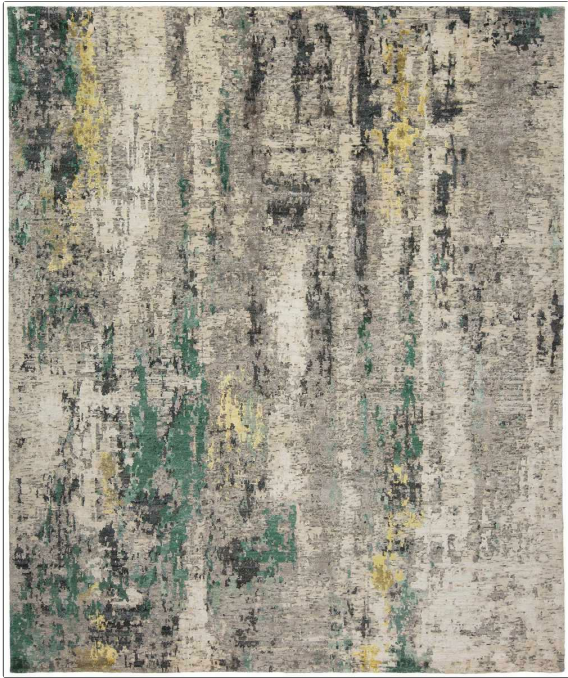

# FABRICUT<sup>®</sup> Rug Product Details

**PATTERN** Abstruse  
**COLOR** Jade Mix

**BRAND**  
**Fabricut**

**APPLICATION**  
**Rug**

**CATEGORIES**  
**Hand Knotted, Pile**

**BOOK**  
**Fabricut Rug Binder  
 Abstruse**

**COLORS**  
**Green, Multi-Color**

**DESIGN TYPES**  
**Contemporary / Modern,  
 Abstract**

**SCALE**  
**Feature / Large**

VERTICAL REPEAT	HORIZONTAL REPEAT	CONTENT	PRODUCT NUMBER
0.00 in (0.00 cm)	0.00 in (0.00 cm)	70% Wool, 30% Viscose	4277704
DATE BOOKED	COUNTRY		
03/2021	India		