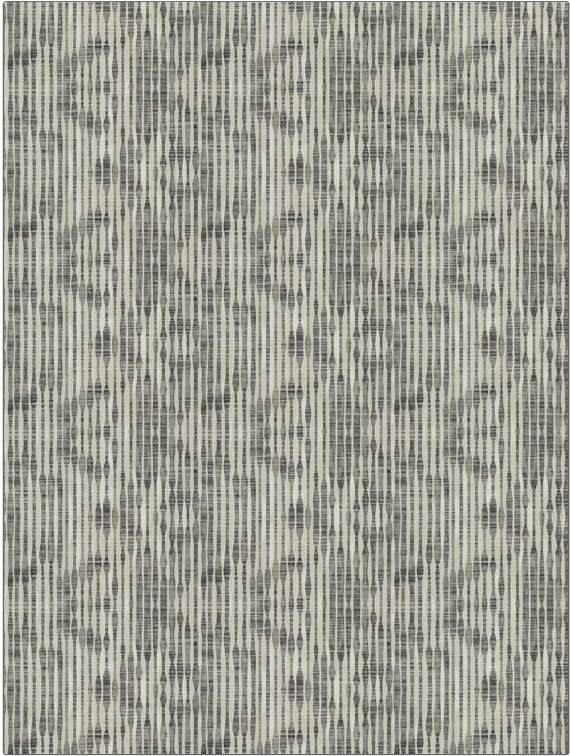

PATTERN Wellness Stripe
COLOR Midnight

BRAND	APPLICATION
Fabricut	Fabric
USES	CATEGORIES
Bedding, Drapery	Faux Silk
BOOK	COLORS
Surroundings (4 Books) Waterfall	Black, Grey, Blue
DESIGN TYPES	SCALE
Stripes, Contemporary / Modern, Abstract	Small
DIRECTION SHOWN	
Up the Bolt	

WIDTH	VERTICAL REPEAT	HORIZONTAL REPEAT	CONTENT
54.00 in (137.16 cm)	8.00 in (20.32 cm)	9.25 in (23.50 cm)	100% Polyester
BACKING	PRODUCT NUMBER	DATE BOOKED	COUNTRY
	4779401	09/2021	India
CLEANING CODES			
S			