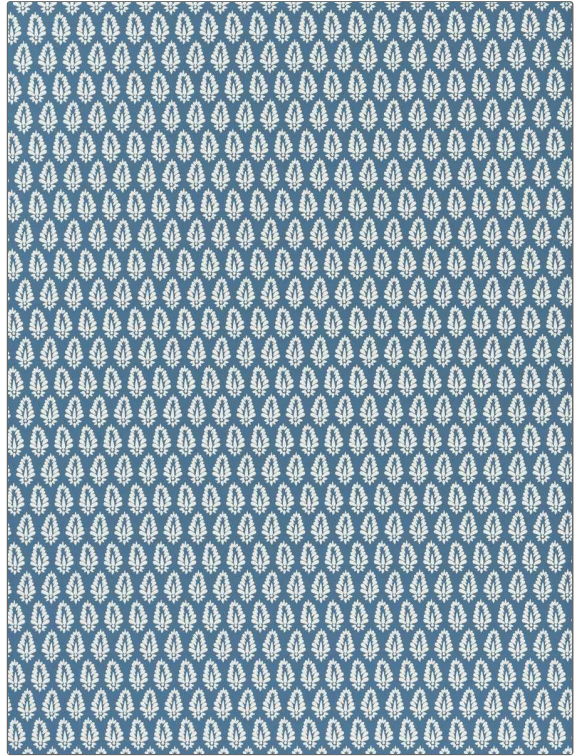

FABRICUT® Wallcovering Product Details

PATTERN 50355W Otera
COLOR COBALT-04

BRAND

Fabricut

APPLICATION

Wallcovering

CATEGORIES

Prints

BOOK

**Natural Subtleties
Wallcoverings**

COLORS

Blue

DESIGN TYPES

**Global / Ethnic, Paisley,
Print Pattern, Provencal /
Country**

SCALE

Small

WIDTH

27.00 in (68.58 cm)

VERTICAL REPEAT

25.25 in (64.14 cm)

HORIZONTAL REPEAT

27.00 in (68.58 cm)

CONTENT

**85% Cellulose, 15%
Polyester**