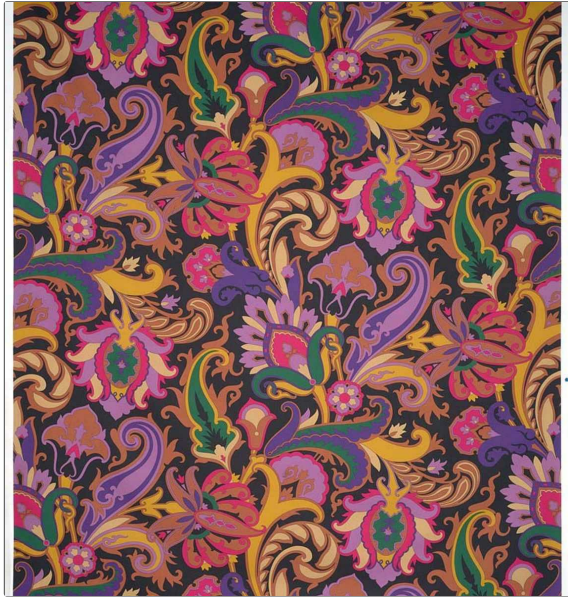

PATTERN Linton
COLOR Black

BRAND Etro
APPLICATION Fabric

USES Bedding, Drapery, Multipurpose, Upholstery
CATEGORIES Prints

COLORS Black, Lavender / Purple, Yellow, Green
DESIGN TYPES Paisley, Contemporary / Modern

SCALE Large
RAILROADED Not Railroaded

WIDTH	VERTICAL REPEAT	HORIZONTAL REPEAT	CONTENT
55.00 in (139.70 cm)	33.00 in (83.82 cm)	53.50 in (135.89 cm)	100% Cotton
BACKING	DOUBLE RUBS	PRODUCT NUMBER	COUNTRY
	Exceeds 18,000 Double Rubs	5237001	Italy