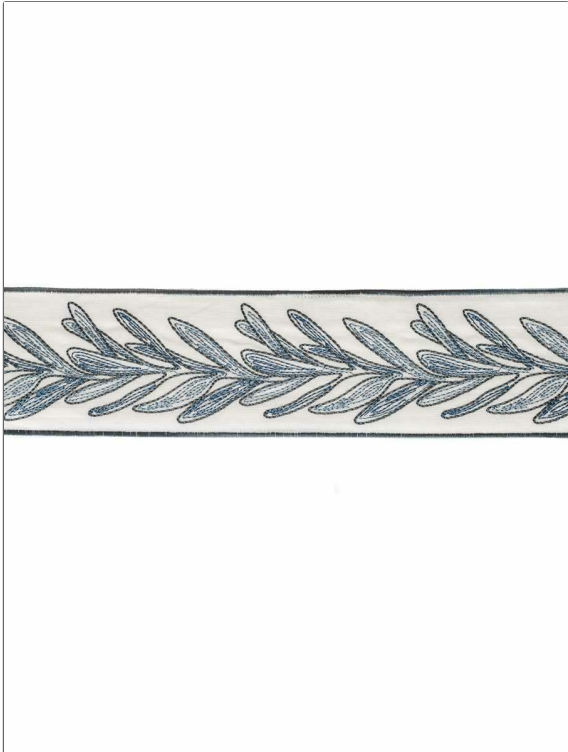

FABRICUT[®] Trimming Product Details

PATTERN	Lachapelle
COLOR	Azure
BRAND	APPLICATION
Fabricut	Trimming
USES	CATEGORIES
Bedding, Window, Accessories, Furniture	Braids / Borders / Tape
BOOK	COLORS
French General Trimmings	Blue
DESIGN TYPES	
Embroidery, Floral, Leaves, Botanical	

WIDTH	VERTICAL REPEAT	HORIZONTAL REPEAT	CONTENT
3.25 in (8.26 cm)	4.00 in (10.16 cm)	0.00 in (0.00 cm)	Embroidery: 100% Viscose, Base: 100% Linen
PRODUCT NUMBER	DATE BOOKED	COUNTRY	
6010301	07/2022	India	

ADDITIONAL PRODUCT NOTES

Exclusive Pattern, Border / Braid / Tape, Width: 3.25 In