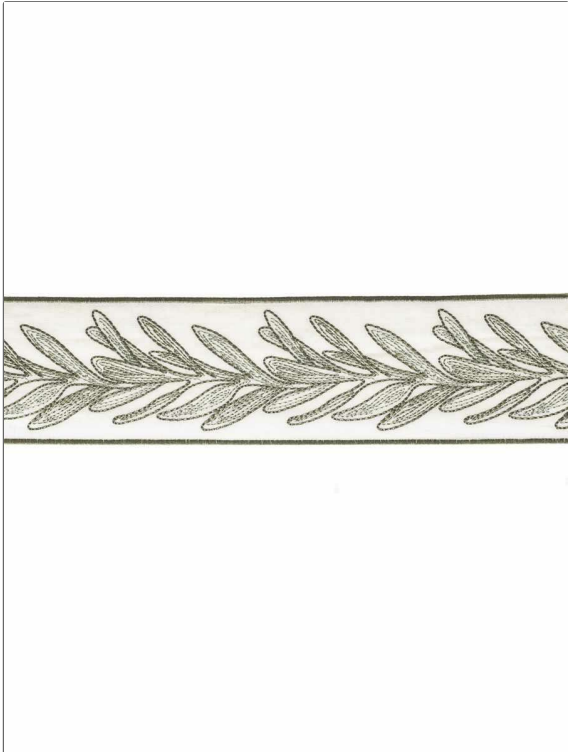

FABRICUT[®] Trimming Product Details

PATTERN	Lachapelle
COLOR	Tortue
BRAND	APPLICATION
Fabricut	Trimming
USES	CATEGORIES
Bedding, Window, Accessories, Furniture	Braids / Borders / Tape
BOOK	COLORS
French General Trimmings	Green
DESIGN TYPES	
Embroidery, Floral, Leaves, Botanical	

WIDTH	VERTICAL REPEAT	HORIZONTAL REPEAT	CONTENT
3.25 in (8.26 cm)	4.00 in (10.16 cm)	0.00 in (0.00 cm)	Embroidery: 100% Viscose, Base: 100% Linen
PRODUCT NUMBER	DATE BOOKED	COUNTRY	
6010304	07/2022	India	

ADDITIONAL PRODUCT NOTES

Exclusive Pattern, Border / Braid / Tape, Width: 3.25 In