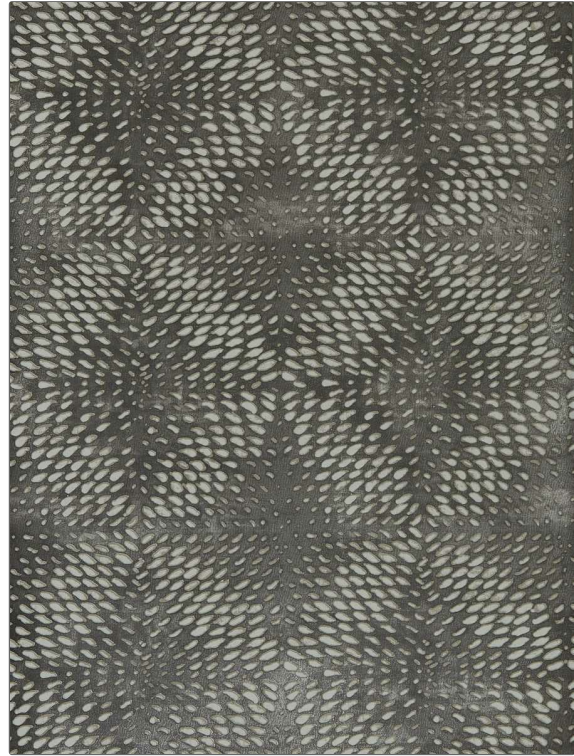

# FABRICUT® Wallcovering Product Details

**PATTERN** 50372W Luxor  
**COLOR** PEWTER-03

**BRAND**

**Fabricut**

**APPLICATION**

**Wallcovering**

**CATEGORIES**

**Non - Woven, Wallpaper, Prints**

**BOOK**

**Luxe Subtleties Wallcovering**

**COLORS**

**Grey**

**DESIGN TYPES**

**Print Pattern, Contemporary / Modern, Dots / Circles**

**SCALE**

**Large**

**WIDTH**

**20.50 in (52.07 cm)**

**VERTICAL REPEAT**

**20.87 in (53.01 cm)**

**HORIZONTAL REPEAT**

**20.50 in (52.07 cm)**

**CONTENT**

**Polyester, Cellulose**