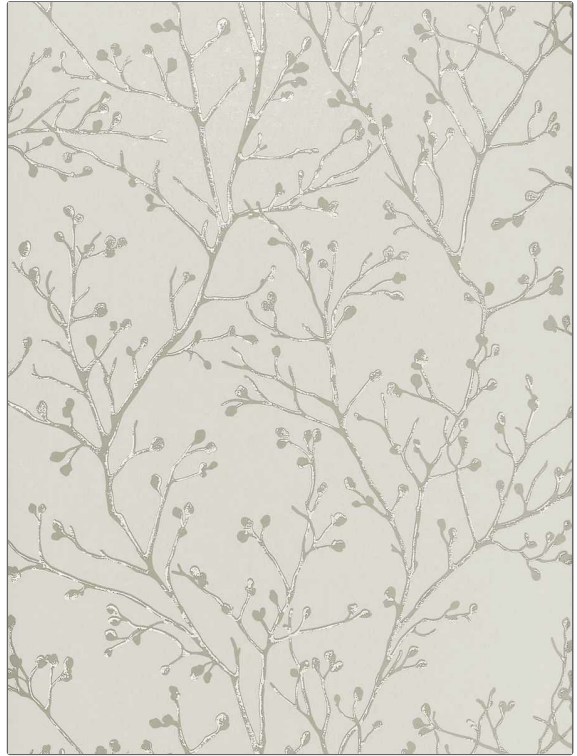

# FABRICUT® Wallcovering Product Details

**PATTERN** 50395W Shrub  
**COLOR** SILVER-03

**BRAND**

**Fabricut**

**APPLICATION**

**Wallcovering**

**CATEGORIES**

**Non - Woven, Prints**

**BOOK**

**Luxe Subtleties  
Wallcovering**

**COLORS**

**Grey, Metallic**

**DESIGN TYPES**

**Floral, Leaves, Print Pattern**

**SCALE**

**Medium**

**WIDTH**

**20.87 in (53.01 cm)**

**VERTICAL REPEAT**

**12.50 in (31.75 cm)**

**HORIZONTAL REPEAT**

**20.87 in (53.01 cm)**

**CONTENT**

**Polyester, Cellulose**