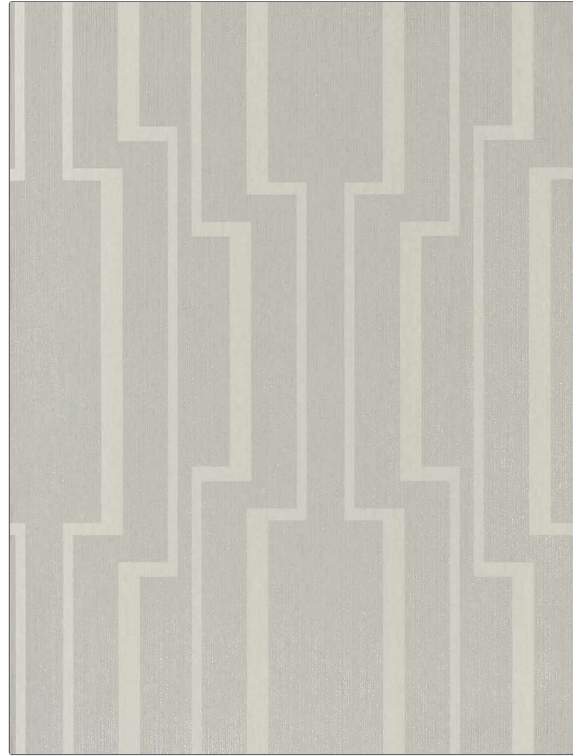

FABRICUT® Wallcovering Product Details

PATTERN 50398W Amiens
COLOR SILVER-01

BRAND

Fabricut

APPLICATION

Wallcovering

CATEGORIES

Non - Woven, Prints

BOOK

**Luxe Subtleties
Wallcovering**

COLORS

Grey, Metallic

DESIGN TYPES

**Geometric / Abstract, Print
Pattern, Contemporary /
Modern**

SCALE

Large

WIDTH

20.88 in (53.04 cm)

VERTICAL REPEAT

25.13 in (63.83 cm)

HORIZONTAL REPEAT

20.88 in (53.04 cm)

CONTENT

100% Nonwoven