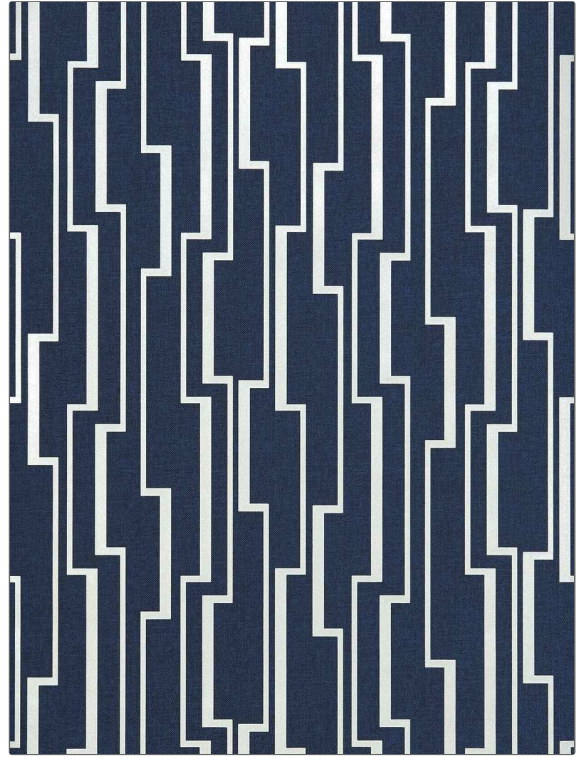

FABRICUT® Wallcovering Product Details

PATTERN 50399W Anglesea
COLOR INDIGO-01

BRAND

Fabricut

APPLICATION

Wallcovering

CATEGORIES

Non - Woven, Prints

BOOK

**Luxe Subtleties
Wallcovering**

COLORS

Navy, Metallic

DESIGN TYPES

**Geometric / Abstract, Print
Pattern, Contemporary /
Modern**

SCALE

Medium

WIDTH

20.88 in (53.04 cm)

VERTICAL REPEAT

25.13 in (63.83 cm)

HORIZONTAL REPEAT

20.88 in (53.04 cm)

CONTENT

100% Nonwoven