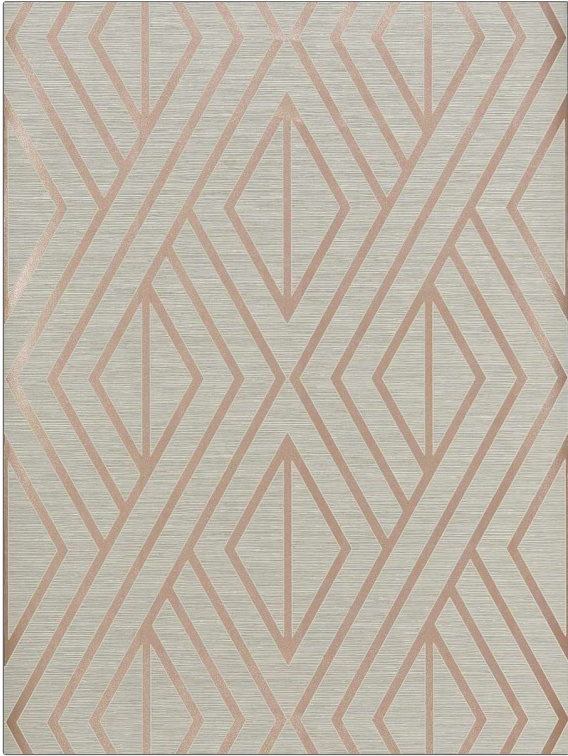

# FABRICUT® Wallcovering Product Details

**PATTERN** 50400W Eccles  
**COLOR** ROSE-01

<b>BRAND</b>	<b>APPLICATION</b>
<b>Fabricut</b>	<b>Wallcovering</b>
<b>CATEGORIES</b>	<b>BOOK</b>
<b>Wallpaper, Prints</b>	<b>Luxe Subtleties Wallcovering</b>
<b>COLORS</b>	<b>DESIGN TYPES</b>
<b>Metallic, Pink</b>	<b>Geometric / Abstract, Lattice / Fretwork, Print Pattern, Contemporary / Modern, Diamond</b>
<b>SCALE</b>	
<b>Large</b>	

<b>WIDTH</b>	<b>VERTICAL REPEAT</b>	<b>HORIZONTAL REPEAT</b>	<b>CONTENT</b>
<b>20.88 in (53.04 cm)</b>	<b>12.63 in (32.08 cm)</b>	<b>20.88 in (53.04 cm)</b>	<b>100% Paper</b>
<b>BACKING</b>	<b>FIRE CODES</b>	<b>PRODUCT NUMBER</b>	<b>DATE BOOKED</b>
<b>Pretrimmed</b>	<b>Passes ASTM-E84, Ce Mark Certified, Passes EN15102</b>	<b>6105501</b>	<b>04/2022</b>
<b>COUNTRY</b>			
<b>Netherlands</b>			