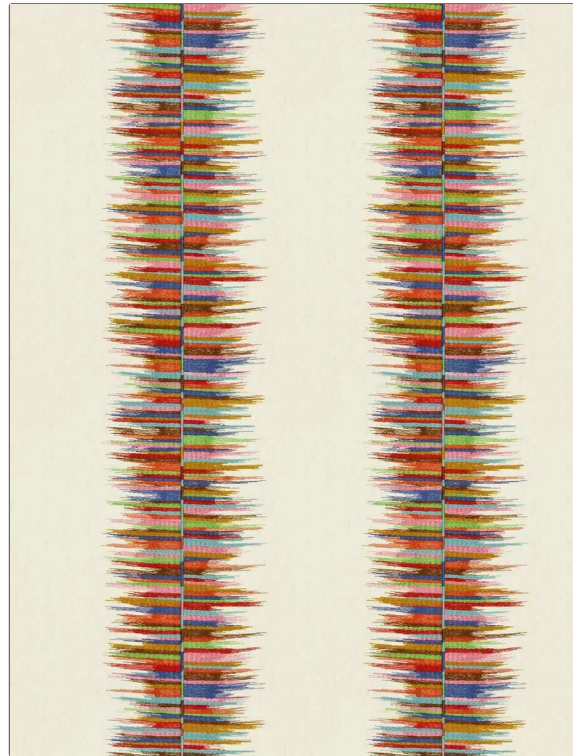

PATTERN	Supernova
COLOR	Fiesta
BRAND	APPLICATION
Fabricut	Fabric
USES	CATEGORIES
Bedding, Drapery	Crewels / Embroideries
BOOK	COLORS
Modern Nuances Canyon / Sun	Red, Multi-Color
DESIGN TYPES	SCALE
Embroidery, Global / Ethnic, Stripes	Large
DIRECTION SHOWN	
Up the Bolt	

WIDTH	VERTICAL REPEAT	HORIZONTAL REPEAT	CONTENT
50.00 in (127.00 cm)	15.25 in (38.74 cm)	12.50 in (31.75 cm)	Embroidery: 51% Viscose, 49% Polyester, Base: 100% Cotton
BACKING	PRODUCT NUMBER	DATE BOOKED	COUNTRY
	6119101	04/2022	India
CLEANING CODES			
S			