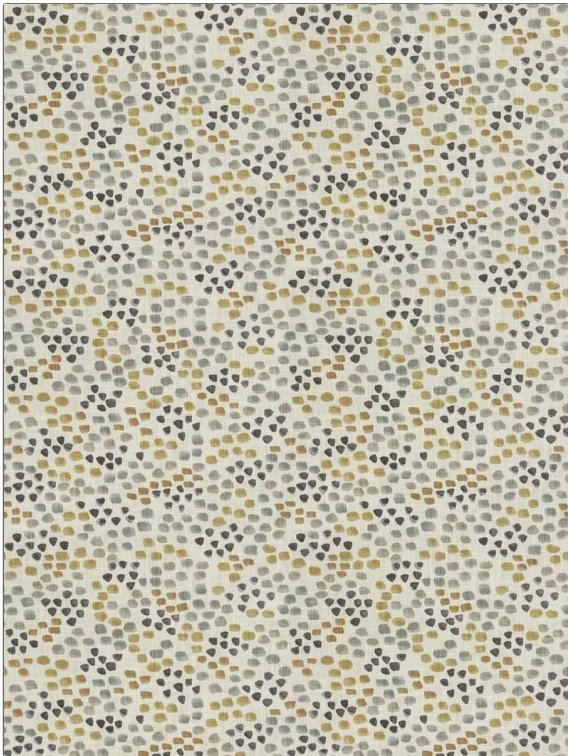

**PATTERN** Normids  
**COLOR** Canyon

<b>BRAND</b>	<b>APPLICATION</b>
Fabricut	Fabric
<b>USES</b>	<b>CATEGORIES</b>
Bedding, Drapery, Multipurpose, Upholstery	Prints
<b>BOOK</b>	<b>COLORS</b>
Modern Nuances Sand / Stone	Grey, Taupe / Tan, Linen
<b>DESIGN TYPES</b>	<b>SCALE</b>
Geometric, Print Pattern, Contemporary / Modern, Dots / Circles	Large
<b>RAILROADED</b>	
Not Railroaded	

<b>WIDTH</b>	<b>FINISH</b>	<b>VERTICAL REPEAT</b>	<b>HORIZONTAL REPEAT</b>
54.00 in (137.16 cm)	Soil & Stain Repellent Finish	25.25 in (64.14 cm)	27.00 in (68.58 cm)
<b>CONTENT</b>	<b>BACKING</b>	<b>FIRE CODES</b>	<b>DOUBLE RUBS</b>
100% Cotton		UFAC Class I	Exceeds 12,000 Double Rubs (Wyzenbeek Method)
<b>PRODUCT NUMBER</b>	<b>DATE BOOKED</b>	<b>COUNTRY</b>	<b>CLEANING CODES</b>
6123703	04/2022	Pakistan	S