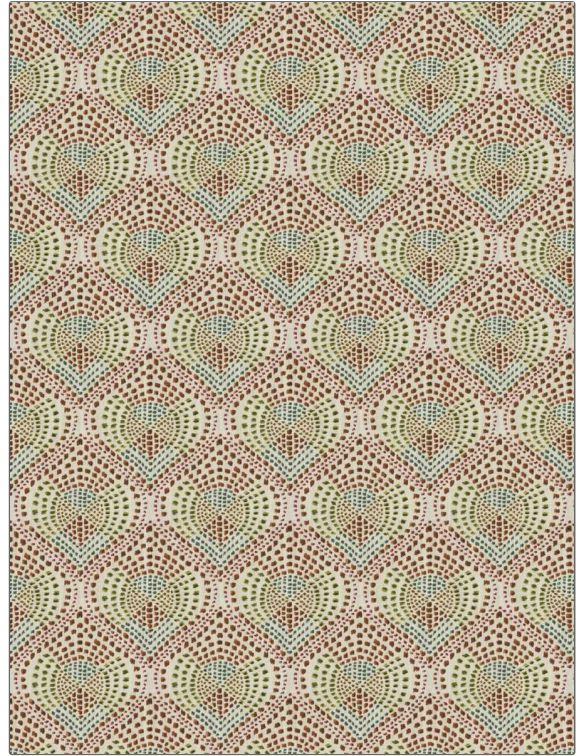

PATTERN	Interstellar
COLOR	Multi
BRAND	APPLICATION
Fabricut	Fabric
USES	CATEGORIES
Bedding, Drapery, Multipurpose	Prints
BOOK	COLORS
Modern Nuances Canyon / Sun	Red, Multi-Color
DESIGN TYPES	SCALE
Print Pattern, Contemporary / Modern, Ogee	Medium
DIRECTION SHOWN	
Up the Bolt	

WIDTH	VERTICAL REPEAT	HORIZONTAL REPEAT	CONTENT
54.00 in (137.16 cm)	8.37 in (21.26 cm)	6.75 in (17.14 cm)	90% Cotton, 10% Linen
BACKING	DOUBLE RUBS	PRODUCT NUMBER	DATE BOOKED
	Exceeds 12,000 Double Rubs (Wyzenbeek Method)	6144802	04/2022
COUNTRY	CLEANING CODES		
USA	S		