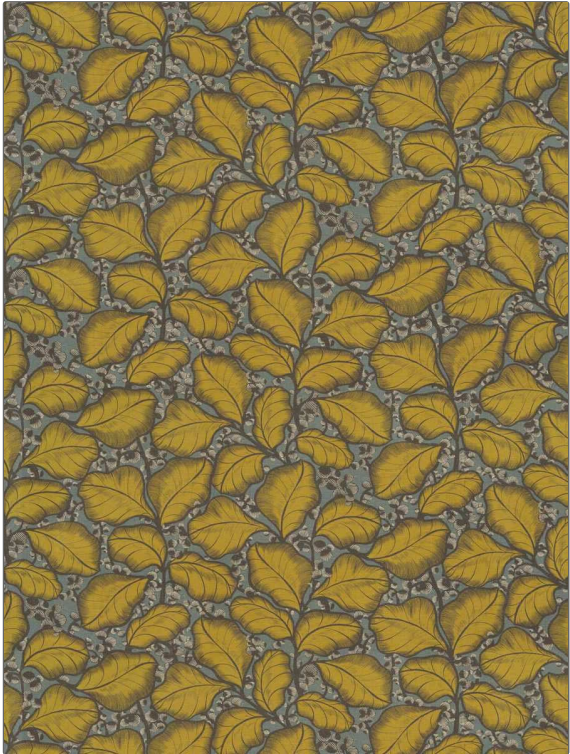

PATTERN Bolide Leaf
COLOR Aqua Sun

BRAND	APPLICATION
Fabricut	Fabric
USES	CATEGORIES
Bedding, Drapery, Multipurpose	Prints
BOOK	COLORS
Modern Nuances Canyon / Sun	Gold, Aqua / Teal
DESIGN TYPES	SCALE
Leaves, Print Pattern, Contemporary / Modern	Large
DIRECTION SHOWN	
Up the Bolt	

WIDTH	VERTICAL REPEAT	HORIZONTAL REPEAT	CONTENT
54.00 in (137.16 cm)	25.13 in (63.83 cm)	27.00 in (68.58 cm)	55% Linen, 45% Viscose
BACKING	DOUBLE RUBS	PRODUCT NUMBER	DATE BOOKED
	Exceeds 18,000 Double Rubs	6157602	04/2022
COUNTRY	CLEANING CODES		
Italy	S		

ADDITIONAL PRODUCT NOTES

Passes 18,000 Martindale Tst, Half Drop Repeat, Exclusive Pattern